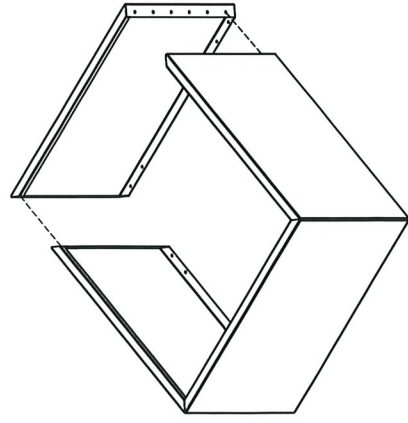

1-A

1-B

1-C

Vierkant/ Rechthoek

Model: Vierkant/rechthoek

METAL GARDEN

www.metalgarden.com

2

Only for models bigger than 800mm

Optional:

Bottom plate

Adjustable feet

Wheels

DETAIL B
SCALE 1 : 5

Model:

Vierkant/rechthoek