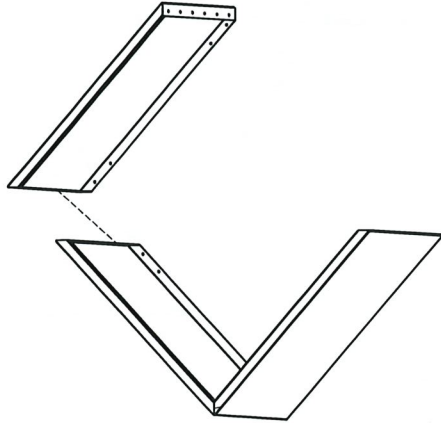

1-A

1-B

1-C

Vierkant/ Rechthoek

Model: Vierkant/rechthoek

METAL GARDEN

www.metalgarden.com

2

Only for models bigger than 800mm

Optional:

Bottom plate

Adjustable feet

Wheels

DETAIL B
SCALE 1 : 5

Model:

Vierkant/rechthoek