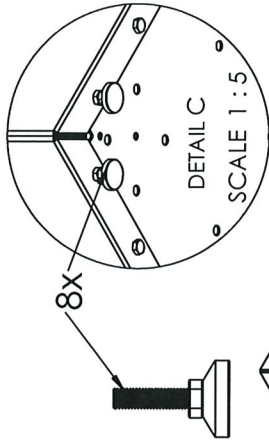

1-A

1-B

1-C

Vierkant/ Rechthoek

Model: Vierkant/rechthoek

METAL GARDEN

www.metalgarden.com

2

Only for models bigger than 800mm

Optional:

Bottom plate

Adjustable feet

Wheels

DETAIL B
SCALE 1 : 5

Model:

Vierkant/rechthoek