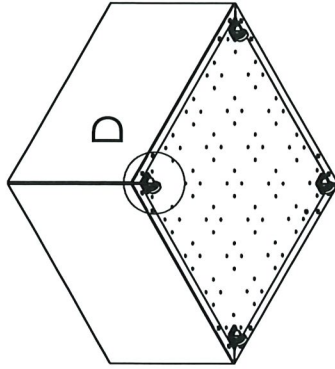

1-A

1-B

1-C

Vierkant/ Rechthoek

Model: Vierkant/rechthoek

METAL GARDEN

www.metalgarden.com

2

Only for models bigger than 800mm

Optional:

Bottom plate

Adjustable feet

Wheels

DETAIL B
SCALE 1 : 5

Model:

Vierkant/rechthoek