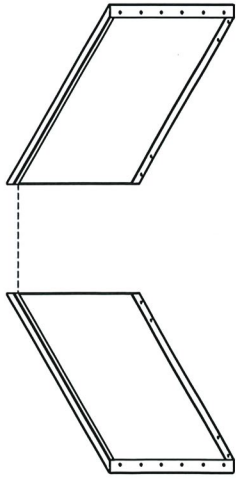

1-A

1-B

1-C

Vierkant/ Rechthoek

Model: Vierkant/rechthoek

METAL GARDEN

www.metalgarden.com

2

Only for models bigger than 800mm

Optional:

Bottom plate

Adjustable feet

Wheels

DETAIL B
SCALE 1 : 5

Model:

Vierkant/rechthoek