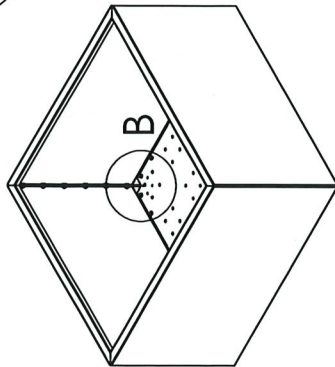

1-A

1-B

1-C

Vierkant/ Rechthoek

Model: Vierkant/rechthoek

METAL GARDEN

www.metalgarden.com

2

Only for models bigger than 800mm

Optional:

Bottom plate

Adjustable feet

Wheels

DETAIL B
SCALE 1 : 5

Model:

Vierkant/rechthoek